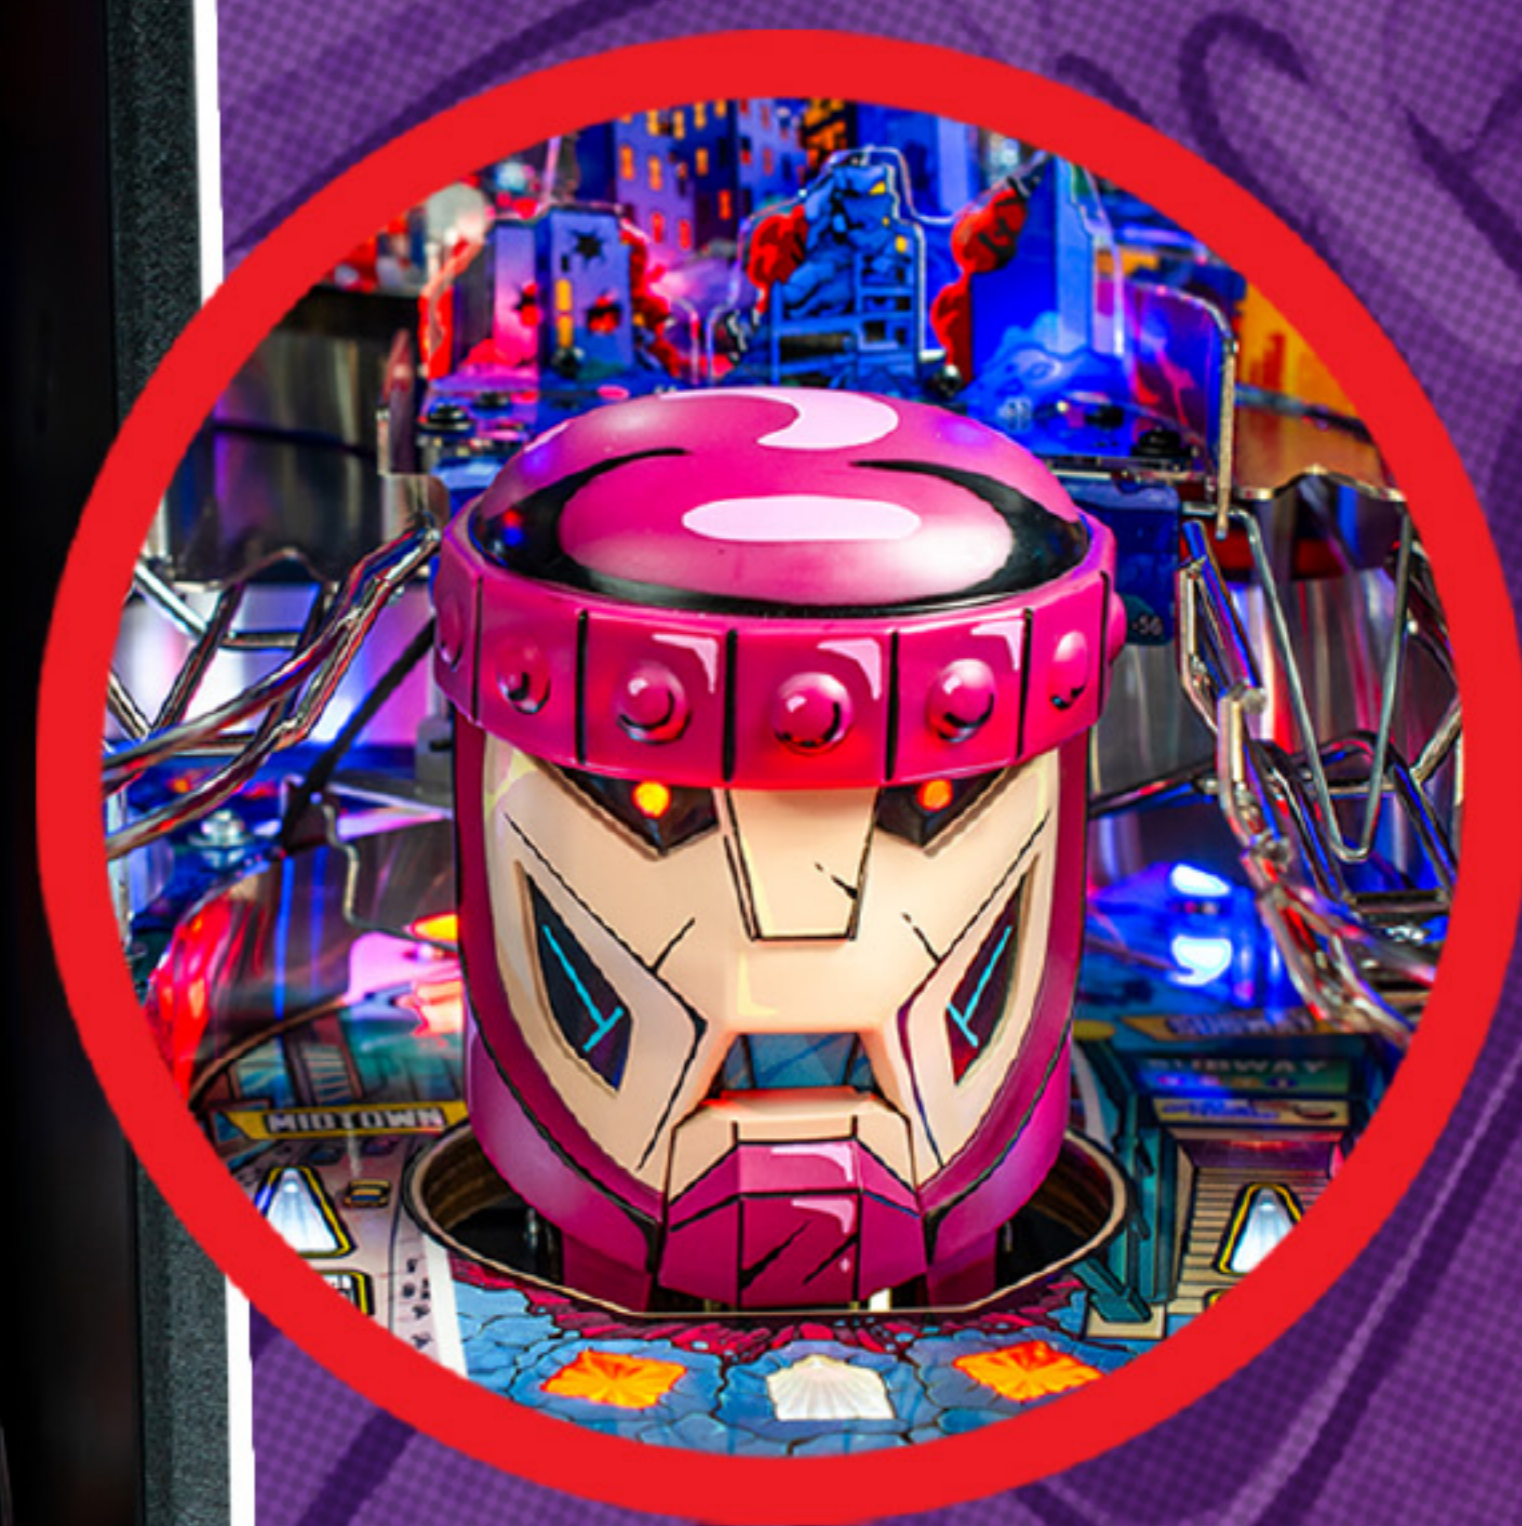

Interactive illuminated Sentinel hands wreak havoc and destruction by fighting back.